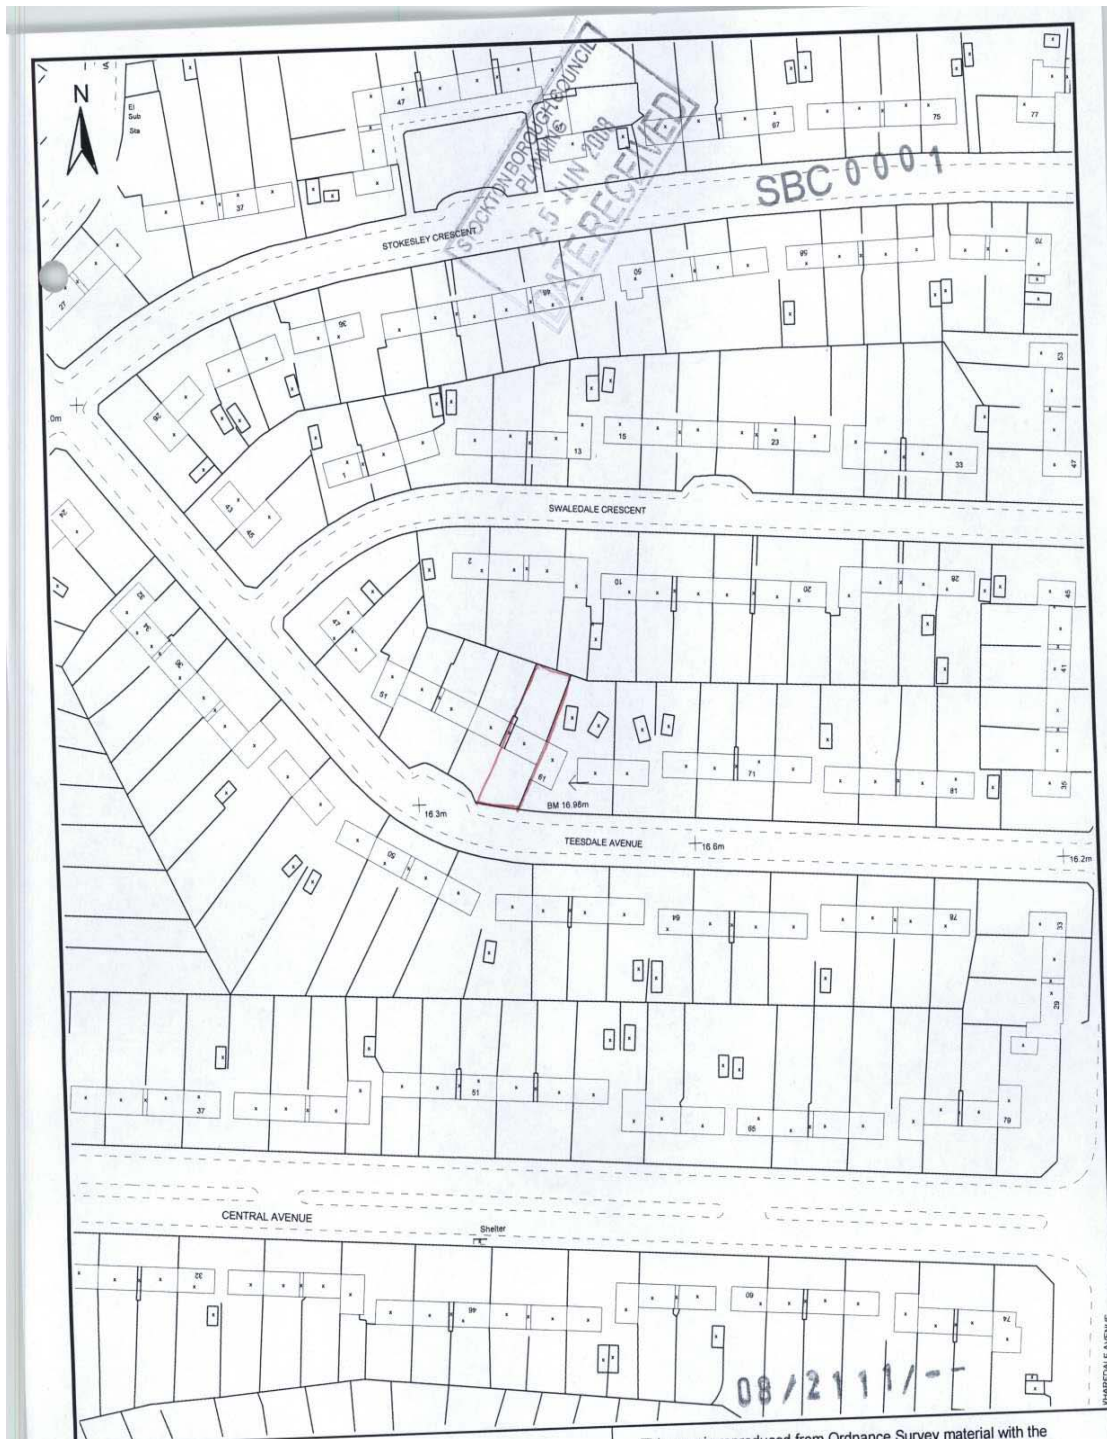

08/2111/FUL
 Appendix 1
 Site Location Plan

| | |
|---|--|
|  <p>Stockton-on-Tees BOROUGH COUNCIL</p> | <p>This map is reproduced from Ordnance Survey material with the permission of Ordnance Survey on behalf of the Controller of Her Majesty's Stationary Office. © Crown Copyright. Unauthorised reproduction infringes Crown Copyright and may lead to prosecution or civil proceedings. Stockton-on-Tees Borough Council 100023297 2006</p> |
| <p>Carol Straughan Head of Planning Gloucester House, Church Road, Stockton-on-Tees, TS18 1TW Tel (01642) 526022 Fax (01642) 526048</p> | <p>Title Stockton Borough</p> |
| <p>Date</p> | <p>Scale 1:1250</p> |